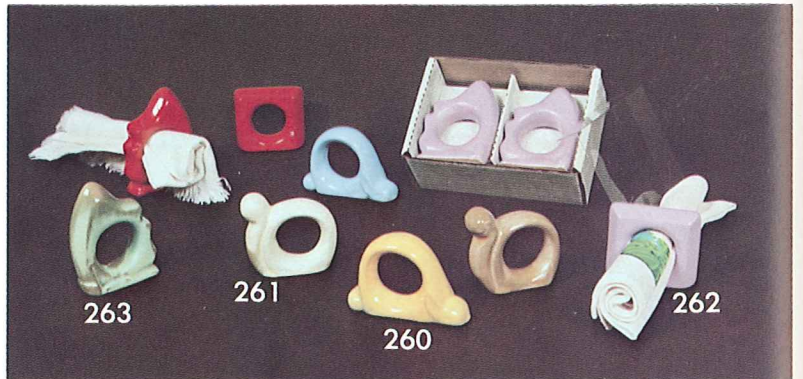

BREAD/ROLL TILE

250
\$3.00

251
\$3.00

Not Available in Terra Cotta.

Place oven warmed bread tile in bread server, cover with cloth napkin. Bread remains warm throughout your meal.

NAPKIN RINGS
BOXED 4 PER BOX W/SEE THRU LID \$12.00 PER BOX

\$7.00

BOXED W/SEE THRU LID

\$7.00

252 BUTTER TUB W/LID

C14B MUSTACHE MUG

\$5.00

BOXED W/SEE THRU LID

C15/B DRILL BIT MUG