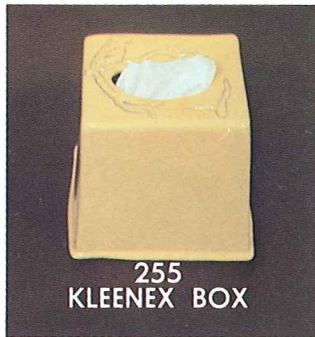

264
NAPKIN HOLDER

\$7.00

255
KLEENEX BOX

\$8.50

NOT AVAILABLE

NOT AVAILABLE

\$10.00

257/B CHILDREN'S SET BOXED W/SEE THRU LID

BREAD/ROLL TILE

250
\$3.00

251
\$3.00

Not Available in Terra Cotta.

Place oven warmed bread tile in bread server, cover with cloth napkin. Bread remains warm throughout your meal.

NAPKIN RINGS
BOXED 4 PER BOX W/SEE THRU LID \$12.00 PER BOX

263

261

260

262

TACO HOLDER
Not Available in Flame or Terra Cotta

249/B

BOXED 2 PER BOX W/SEE THRU LID
\$10.00 PER SET

M5/B
DRILL BIT
MUG